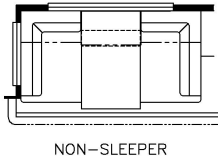

2022 Bay Star Sport Gas Motorhome 2702

K204 - EURO BOOTH DINETTE

K905 - COMBINATION DESK
W/BUFFET DINETTE

K183 - 68 VISIONARY TRIFOLD SOFA

K085 - FOLDING COCKPIT TABLE