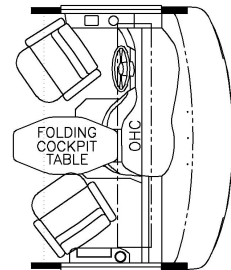

2022 Bay Star Sport Gas Motorhome 2702

K204 - EURO BOOTH DINETTE

K905 - COMBINATION DESK
W/BUFFET DINETTE

K183 - 68 VISIONARY TRIFOLD SOFA

K085 - FOLDING COCKPIT TABLE