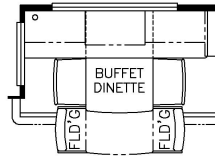

2022 Bay Star Sport Gas Motorhome 2702

K204 - EURO BOOTH DINETTE

K905 - COMBINATION DESK
W/BUFFET DINETTE

K183 - 68 VISIONARY TRIFOLD SOFA

K085 - FOLDING COCKPIT TABLE