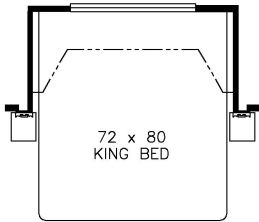

2022 Bay Star Sport Gas Motorhome 2813

K642 - KING BED

NON-SLEEPER

K204 - EURO BOOTH DINETTE

K085 - FOLDING COCKPIT TABLE

T510 - EGRESS DOOR

K201 - 74 VISIONARY TRIFOLD SOFA