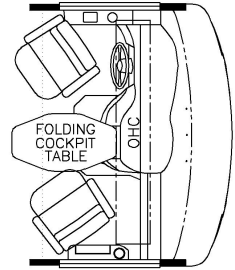

2022 Bay Star Sport Gas Motorhome 2813

K642 - KING BED

NON-SLEEPER

K204 - EURO BOOTH DINETTE

K085 - FOLDING COCKPIT TABLE

T510 - EGRESS DOOR

K201 - 74 VISIONARY TRIFOLD SOFA