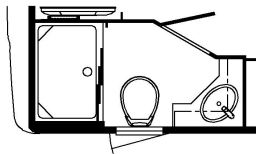

2022 Bay Star Sport Gas Motorhome 2813

K642 - KING BED

NON-SLEEPER

K204 - EURO BOOTH DINETTE

K085 - FOLDING COCKPIT TABLE

T510 - EGRESS DOOR

K201 - 74 VISIONARY TRIFOLD SOFA