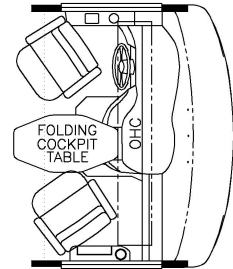

2022 Bay Star Sport Gas Motorhome 2905

K642 - KING BED

K201 - 74 VISIONARY TRIFOLD SOFA

K085 - FOLDING COCKPIT TABLE

T510 - EGRESS DOOR

K204 - EURO BOOTH DINETTE