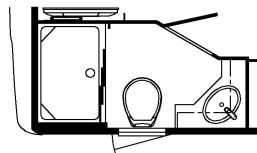

2022 Bay Star Sport Gas Motorhome 2905

K642 - KING BED

K201 - 74 VISIONARY TRIFOLD SOFA

K085 - FOLDING COCKPIT TABLE

T510 - EGRESS DOOR

K204 - EURO BOOTH DINETTE