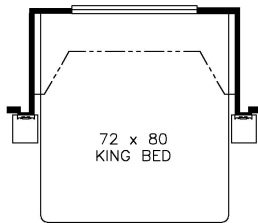

2022 Bay Star Sport Gas Motorhome 2905

K642 - KING BED

K201 - 74 VISIONARY TRIFOLD SOFA

K085 - FOLDING COCKPIT TABLE

T510 - EGRESS DOOR

K204 - EURO BOOTH DINETTE