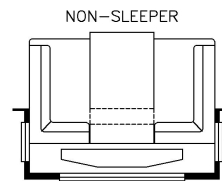

2022 Bay Star Sport Gas Motorhome 2905

K642 - KING BED

K201 - 74 VISIONARY TRIFOLD SOFA

K085 - FOLDING COCKPIT TABLE

T510 - EGRESS DOOR

K204 - EURO BOOTH DINETTE