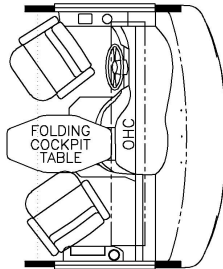

2022 Bay Star Sport Gas Motorhome 3014

K201 - 74 VISIONARY TRIFOLD SOFA

K085 - FOLDING COCKPIT TABLE

K925 - DROP DOWN BUNK

J101 - NORCOLD 12 CF
4 DOOR FRIDGE
(REMOVES PANTRY)

K204 - EURO BOOTH DINETTE