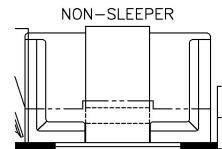

2022 Bay Star Sport Gas Motorhome 3014

K201 - 74 VISIONARY TRIFOLD SOFA

K085 - FOLDING COCKPIT TABLE

K925 - DROP DOWN BUNK

J101 - NORCOLD 12 CF
4 DOOR FRIDGE
(REMOVES PANTRY)

K204 - EURO BOOTH DINETTE