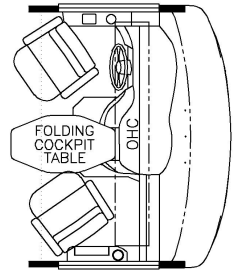

2022 Bay Star Sport Gas Motorhome 3316

T510 - EGRESS DOOR

K201 - 74 VISIONARY TRIFOLD SOFA

K085 - FOLDING COCKPIT TABLE

J101 - NORCOLD 12 CF
4 DOOR FRIDGE
(REMOVES PANTRY)

NON-SLEEPER
K204 - EURO BOOTH DINETTE