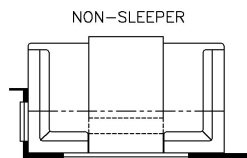

2022 Bay Star Sport Gas Motorhome 3316

T510 - EGRESS DOOR

K201 - 74 VISIONARY TRIFOLD SOFA

K085 - FOLDING COCKPIT TABLE

J101 - NORCOLD 12 CF
4 DOOR FRIDGE
(REMOVES PANTRY)

NON-SLEEPER
K204 - EURO BOOTH DINETTE