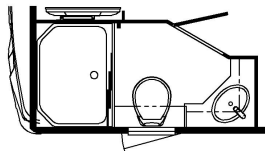

2022 Bay Star Sport Gas Motorhome 3316

T510 - EGRESS DOOR

K201 - 74 VISIONARY TRIFOLD SOFA

K085 - FOLDING COCKPIT TABLE

J101 - NORCOLD 12 CF
4 DOOR FRIDGE
(REMOVES PANTRY)

NON-SLEEPER
K204 - EURO BOOTH DINETTE