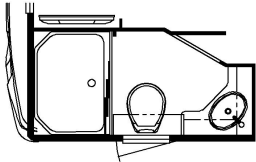

2022 Bay Star Gas Motorhome 3005

T510 - EGRESS DOOR

J106 - NORCOLD 12 CF
4 DOOR FRIDGE
(WARDROBE BECOMES PANTRY)

K085 - FOLDING COCKPIT TABLE

K217 - EURO BOOTH DINETTE

K219 - OTTOMANS