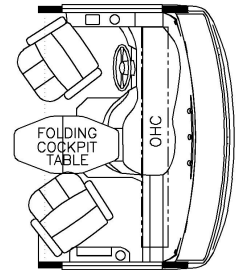

2022 Bay Star Gas Motorhome 3005

T510 - EGRESS DOOR

J106 - NORCOLD 12 CF
4 DOOR FRIDGE
(WARDROBE BECOMES PANTRY)

K085 - FOLDING COCKPIT TABLE

K217 - EURO BOOTH DINETTE

K219 - OTTOMANS