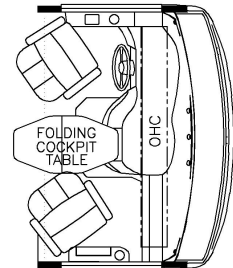

K085 - FOLDING COCKPIT TABLE