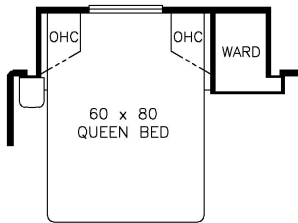

2022 Bay Star Gas Motorhome 3811

K129 - COMBINATION DESK W/FREE STANDING DINETTE

K779 - FREE STANDING DINETTE

K123 - COMBINATION DESK W/BUFFET DINETTE

K629 - LOWERED BED BASE W/FREESTYLE GLIDEAWAY ADJUSTABLE BED MECHANISM W/WINDOW

K055 - POWERED ADJUSTABLE HEIGHT BED BASE W/WINDOW

J077 - TV LIFT W/FIREPLACE

T045 - SLIDING SCREEN DOOR OVER WHEEL CHAIR LIFT AREA