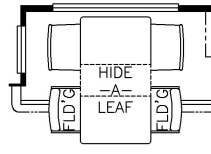

2022 Bay Star Gas Motorhome 3811

K129 - COMBINATION DESK W/FREE STANDING DINETTE

K779 - FREE STANDING DINETTE

K123 - COMBINATION DESK W/BUFFET DINETTE

K629 - LOWERED BED BASE W/FREESTYLE GLIDEAWAY ADJUSTABLE BED MECHANISM W/WINDOW