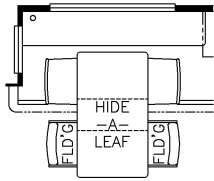

2022 Bay Star Gas Motorhome 3811

K129 - COMBINATION DESK W/FREE STANDING DINETTE

K779 - FREE STANDING DINETTE

K123 - COMBINATION DESK W/BUFFET DINETTE

K629 - LOWERED BED BASE W/FREESTYLE GLIDEAWAY ADJUSTABLE BED MECHANISM W/WINDOW