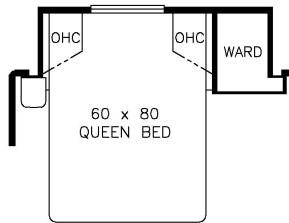

2022 Bay Star Gas Motorhome 3811

K129 - COMBINATION DESK W/FREE STANDING DINETTE

K779 - FREE STANDING DINETTE

K123 - COMBINATION DESK W/BUFFET DINETTE

K629 - LOWERED BED BASE W/FREESTYLE GLIDEAWAY ADJUSTABLE BED MECHANISM W/WINDOW

K055 - POWERED ADJUSTABLE HEIGHT BED BASE W/WINDOW

J077 - TV LIFT W/FIREPLACE

T045 - SLIDING SCREEN DOOR OVER WHEEL CHAIR LIFT AREA