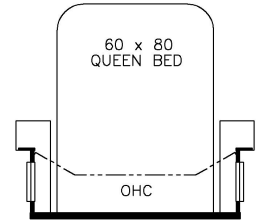

2022 Super Star Super C 4061

K169 - (2) RECLINERS W/LAMPSTAND

K321 - POWER INCLINE HEAD OF BED

K050 - QUEEN BED

K810 - BUFFET DINETTE W/2 FIXED & 2 FOLDING CHAIRS

K818 - BUFFET DINETTE W/FREE STANDING TABLE