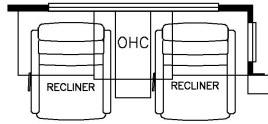

2022 Super Star Super C 4061

K169 - (2) RECLINERS W/LAMPSTAND

K321 - POWER INCLINE HEAD OF BED

K050 - QUEEN BED

K810 - BUFFET DINETTE W/2 FIXED & 2 FOLDING CHAIRS

K818 - BUFFET DINETTE W/FREE STANDING TABLE