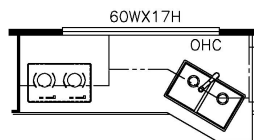

T360 - KITCHEN WINDOW