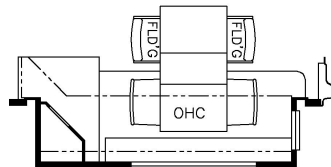

2022 Super Star Super C 4061

K169 - (2) RECLINERS W/LAMPSTAND

K321 - POWER INCLINE HEAD OF BED

K050 - QUEEN BED

K810 - BUFFET DINETTE W/2 FIXED & 2 FOLDING CHAIRS

K818 - BUFFET DINETTE W/FREE STANDING TABLE