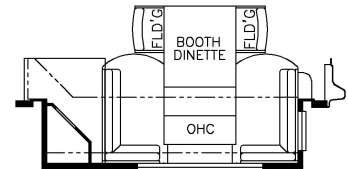

2022 Super Star Super C 4061

K169 - (2) RECLINERS W/LAMPSTAND

K321 - POWER INCLINE HEAD OF BED

K050 - QUEEN BED

K810 - BUFFET DINETTE W/2 FIXED & 2 FOLDING CHAIRS

K818 - BUFFET DINETTE W/FREE STANDING TABLE