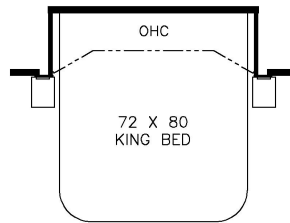

2022 Super Star Super C 4061

K169 - (2) RECLINERS W/LAMPSTAND

K321 - POWER INCLINE HEAD OF BED

K050 - QUEEN BED

K810 - BUFFET DINETTE W/2 FIXED & 2 FOLDING CHAIRS

K818 - BUFFET DINETTE W/FREE STANDING TABLE