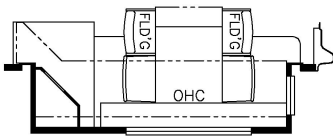

2022 Super Star Super C 4061

K169 - (2) RECLINERS W/LAMPSTAND

K321 - POWER INCLINE HEAD OF BED

K050 - QUEEN BED

K810 - BUFFET DINETTE W/2 FIXED & 2 FOLDING CHAIRS

K818 - BUFFET DINETTE W/FREE STANDING TABLE