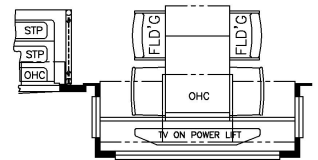

2022 Super Star Super C 4059

K222 - 74 THEATER SEATING

K545 - EURO BOOTH DINETTE

K374 - HIDE-A-LEAF TABLE

K050 - QUEEN BED
K320- POWER INCLINE
RETRACTING BED

K320- POWER INCLINE
RETRACTING BED

K223 - OTTOMANS