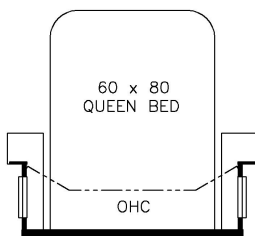

2022 Super Star Super C 4059

K222 - 74 THEATER SEATING

K545 - EURO BOOTH DINETTE

K374 - HIDE-A-LEAF TABLE

K050 - QUEEN BED
K320- POWER INCLINE
RETRACTING BED

K320- POWER INCLINE
RETRACTING BED

K223 - OTTOMANS