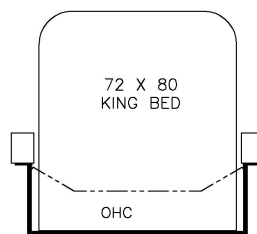

2022 Super Star Super C 4059

K222 - 74 THEATER SEATING

K545 - EURO BOOTH DINETTE

K374 - HIDE-A-LEAF TABLE

K050 - QUEEN BED
K320- POWER INCLINE
RETRACTING BED

K320- POWER INCLINE
RETRACTING BED

K223 - OTTOMANS