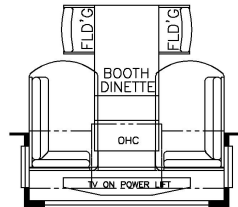

2022 Super Star Super C 4059

K222 - 74 THEATER SEATING

K545 - EURO BOOTH DINETTE

K374 - HIDE-A-LEAF TABLE

K050 - QUEEN BED
K320- POWER INCLINE
RETRACTING BED

K320- POWER INCLINE
RETRACTING BED

K223 - OTTOMANS