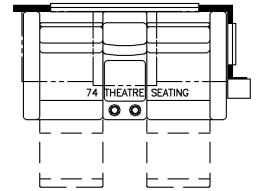

2022 Super Star Super C 3727

K050 – QUEEN BED  
K321 – POWER INCLINE  
RETRACTING BED

K321 – POWER INCLINE  
RETRACTING BED

K222 – 74 THEATER SEATING

K545 – EURO BOOTH DINETTE

K374 – HIDE-A-LEAF TABLE

K223 – OTTOMANS