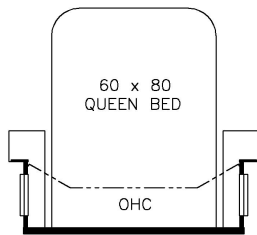

2022 Super Star Super C 3727

K050 – QUEEN BED  
K321 – POWER INCLINE  
RETRACTING BED

K321 – POWER INCLINE  
RETRACTING BED

K222 – 74 THEATER SEATING

K545 – EURO BOOTH DINETTE

K374 – HIDE-A-LEAF TABLE

K223 – OTTOMANS