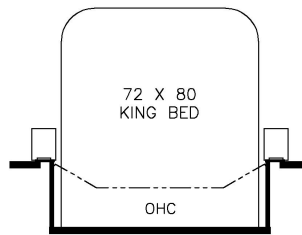

2022 Super Star Super C 3727

K050 – QUEEN BED  
K321 – POWER INCLINE  
RETRACTING BED

K321 – POWER INCLINE  
RETRACTING BED

K222 – 74 THEATER SEATING

K545 – EURO BOOTH DINETTE

K374 – HIDE-A-LEAF TABLE

K223 – OTTOMANS