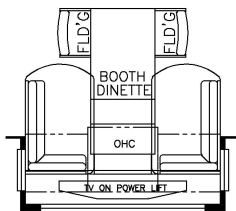

2022 Super Star Super C 3727

K050 – QUEEN BED  
K321 – POWER INCLINE  
RETRACTING BED

K321 – POWER INCLINE  
RETRACTING BED

K222 – 74 THEATER SEATING

K545 – EURO BOOTH DINETTE

K374 – HIDE-A-LEAF TABLE

K223 – OTTOMANS