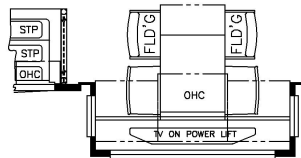

2022 Super Star Super C 3727

K050 – QUEEN BED  
K321 – POWER INCLINE  
RETRACTING BED

K321 – POWER INCLINE  
RETRACTING BED

K222 – 74 THEATER SEATING

K545 – EURO BOOTH DINETTE

K374 – HIDE-A-LEAF TABLE

K223 – OTTOMANS