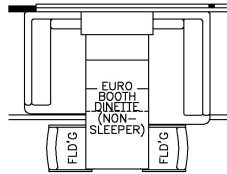

2022 King Aire Diesel Bus 4578

K058 - EURO BOOTH DINETTE

K440 - SOFA/DINETTE
OVERHEAD CABINETS

T375 - 60W x 15H
KITCHEN WINDOW

K444 - OVERHEAD CABINET
ABOVE BED

K363 - OTTOMAN