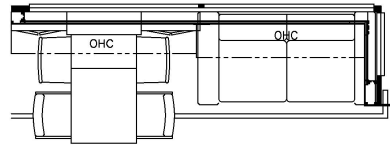

2022 King Aire Diesel Bus 4578

K058 - EURO BOOTH DINETTE

K440 - SOFA/DINETTE
OVERHEAD CABINETS

T375 - 60W x 15H
KITCHEN WINDOW

K444 - OVERHEAD CABINET
ABOVE BED

K363 - OTTOMAN