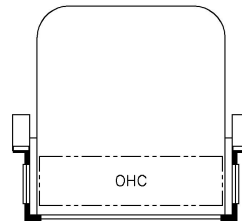

2022 King Aire Diesel Bus 4578

K058 - EURO BOOTH DINETTE

K440 - SOFA/DINETTE
OVERHEAD CABINETS

T375 - 60W x 15H
KITCHEN WINDOW

K444 - OVERHEAD CABINET
ABOVE BED

K363 - OTTOMAN