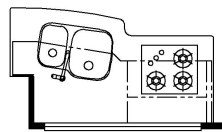

2022 Mountain Aire Diesel Pusher 4535

K345 - EURO BOOTH DINETTE

K910 - COMBINATION
DESK W/ BUFFET TABLE

K261 - TWO OTTOMANS

T375 - 60W x 17H
KITCHEN WINDOW

K010 - POWER INCLINE BED