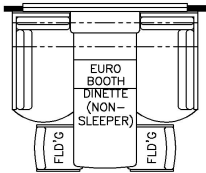

2022 Mountain Aire Diesel Pusher 4535

K345 - EURO BOOTH DINETTE

K910 - COMBINATION
DESK W/ BUFFET TABLE

K261 - TWO OTTOMANS

T375 - 60W x 17H
KITCHEN WINDOW

K010 - POWER INCLINE BED