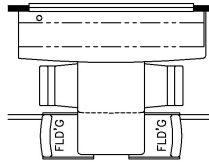

2022 Mountain Aire Diesel Pusher 4535

K345 - EURO BOOTH DINETTE

K910 - COMBINATION
DESK W/ BUFFET TABLE

K261 - TWO OTTOMANS

T375 - 60W x 17H
KITCHEN WINDOW

K010 - POWER INCLINE BED