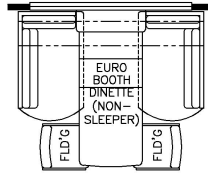

2022 London Aire Diesel Pusher 4535

K298 - TWO OTTOMANS

K674 - EURO BOOTH DINETTE

K910 - COMBINATION DESK W/ BUFFET DINETTE

T375 - 60Wx17H KITCHEN WINDOW

K010 - POWER INCLINE BED