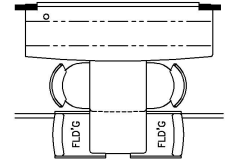

2022 London Aire Diesel Pusher 4535

K298 - TWO OTTOMANS

K674 - EURO BOOTH DINETTE

K910 - COMBINATION DESK W/ BUFFET DINETTE

T375 - 60Wx17H KITCHEN WINDOW

K010 - POWER INCLINE BED