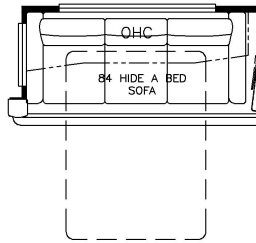

2022 Kountry Star Diesel Pusher 3412

T510 - EGRESS DOOR

J771 - WHIRLPOOL 19.7 CF FRIDGE (SMALLER PANTRY)

J103 - NORCOLD 12 CF 4 DOOR FRIDGE (REMOVES PANTRY)

K150 - 84 HIDE A BED

K233 - OTTOMANS