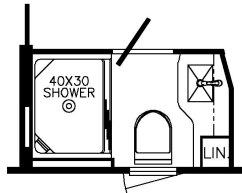

2022 Kountry Star Diesel Pusher 3426

K465 - EURO BOOTH DINETTE
W/ENTERTAINMENT CENTER

T510 - EGRESS DOOR

K150 - 74 HIDE A BED

J261/J274 - WHIRLPOOL 11 CF
FRIDGE (SMALLER PANTRY)

K233 - OTTOMANS