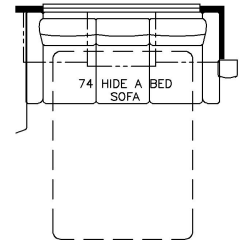

2022 Kountry Star Diesel Pusher 3426

K465 - EURO BOOTH DINETTE
W/ENTERTAINMENT CENTER

T510 - EGRESS DOOR

K150 - 74 HIDE A BED

J261/J274 - WHIRLPOOL 11 CF
FRIDGE (SMALLER PANTRY)

K233 - OTTOMANS