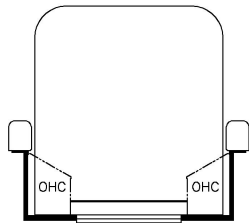

2022 Kountry Star Diesel Pusher 4002

K620 - POWER BED LIFT  
WINDOW CHANGE

K808 - BUFFET DINETTE  
W/2 FOLDING CHAIRS

K296 -EURO BOOTH  
DINETTE W/2 FOLDING  
CHAIRS

K193 - 2 RECLINERS ILO SOFA  
(TALLER END WALL WINDOW)

K150 - 74 HIDE-A-BED SOFA

K233 - OTTOMANS

J103 - NORCOLD 12 CF 4 DOOR  
REFER (SMALLER PANTRY)

J771 - WHIRLPOOL 19.7  
REFER (SMALLER PANTRY)

T510 - EGRESS DOOR