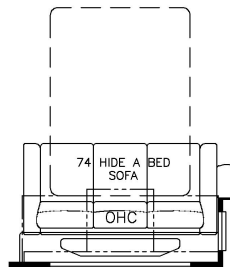

2022 Kountry Star Diesel Pusher 4002

K620 - POWER BED LIFT  
WINDOW CHANGE

K808 - BUFFET DINETTE  
W/2 FOLDING CHAIRS

K296 -EURO BOOTH  
DINETTE W/2 FOLDING  
CHAIRS

K193 - 2 RECLINERS ILO SOFA  
(TALLER END WALL WINDOW)

K150 - 74 HIDE-A-BED SOFA

K233 - OTTOMANS

J103 - NORCOLD 12 CF 4 DOOR  
REFER (SMALLER PANTRY)

J771 - WHIRLPOOL 19.7  
REFER (SMALLER PANTRY)

T510 - EGRESS DOOR