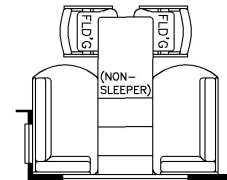

2022 Kountry Star Diesel Pusher 4002

K620 - POWER BED LIFT  
WINDOW CHANGE

K808 - BUFFET DINETTE  
W/2 FOLDING CHAIRS

K296 -EURO BOOTH  
DINETTE W/2 FOLDING  
CHAIRS

K193 - 2 RECLINERS ILO SOFA  
(TALLER END WALL WINDOW)