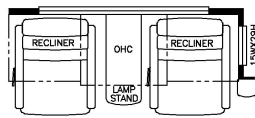

2022 Kountry Star Diesel Pusher 4002

K620 - POWER BED LIFT  
WINDOW CHANGE

K808 - BUFFET DINETTE  
W/2 FOLDING CHAIRS

K296 -EURO BOOTH  
DINETTE W/2 FOLDING  
CHAIRS

K193 - 2 RECLINERS ILO SOFA  
(TALLER END WALL WINDOW)