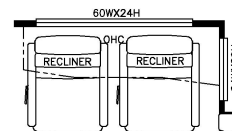

2022 Kountry Star Diesel Pusher 3717

K621 - POWER INCLINE HEAD OF BED

J103 - NORCOLD 12 CF  
4 DOOR FRIDGE  
(REMOVES ONE PANTRY)

J771 - WHIRLPOOL 19.7 CF  
FRIDGE (REMOVES ONE  
PANTRY, ENLARGES OTHER  
PANTRY)