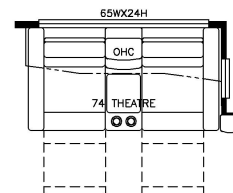

2022 Kountry Star Diesel Pusher 3717

K621 - POWER INCLINE HEAD OF BED

J103 - NORCOLD 12 CF  
4 DOOR FRIDGE  
(REMOVES ONE PANTRY)

J771 - WHIRLPOOL 19.7 CF  
FRIDGE (REMOVES ONE  
PANTRY, ENLARGES OTHER  
PANTRY)

K234 - RECLINERS

T510 - EGRESS DOOR

K154 - 74 TRI-FOLD  
SOFA

K155 - 74 THEATRE SEATING

K233 - OTTOMANS