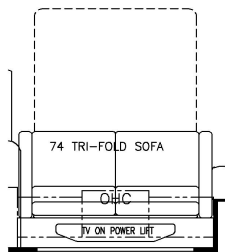

J771 - WHIRLPOOL 19.7 CF
FRIDGE (REMOVES ONE
PANTRY, ENLARGES OTHER
PANTRY)

K154 - 74 TRI-FOLD
SOFA