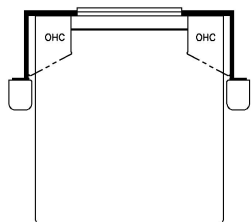

2022 Kountry Star Diesel Pusher 3717

K621 - POWER INCLINE HEAD OF BED

J103 - NORCOLD 12 CF  
4 DOOR FRIDGE  
(REMOVES ONE PANTRY)

J771 - WHIRLPOOL 19.7 CF  
FRIDGE (REMOVES ONE  
PANTRY, ENLARGES OTHER  
PANTRY)