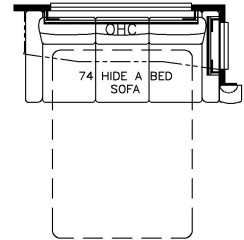

2022 Kountry Star Diesel Pusher 4011

T035 - SLIDING SCREEN DOOR OVER WHEEL CHAIR LIFT AREA

K123 - 69 COMBINATION DESK WITH BUFFET DINETTE TABLE

K150 - 74 HIDE-A-BED SOFA

J771 - WHIRLPOOL 19.7 FRIDGE (SMALLER PANTRY)

J103 - NORCOLD 12 CF 4 DOOR FRIDGE (SMALLER PANTRY)

J055 - 43" TV ON TELEVATOR WITH FIREPLACE

K233 - OTTOMANS