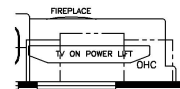

J055 - 43" TV ON TELEVATOR WITH FIREPLACE