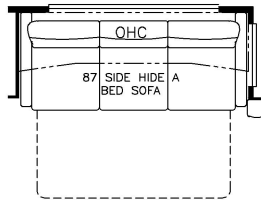

2022 Kountry Star Diesel Pusher 4045

K621 - POWER INCLINE HEAD OF BED

K300 - 87 SIDE HIDE A BED SOFA

K202 - 87 THEATRE SEATING

J102 - NORCOLD 12 CF 4 DOOR FRIDGE (SMALLER PANTRY)

J775 - WHIRLPOOL 19.7 CF FRIDGE (SMALLER PANTRY)

T510 - EGRESS DOOR

K233 - OTTOMANS