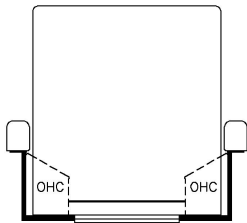

2022 Kountry Star Diesel Pusher 4045

K621 - POWER INCLINE HEAD OF BED

K300 - 87 SIDE HIDE A BED SOFA

K202 - 87 THEATRE SEATING

J102 - NORCOLD 12 CF 4 DOOR FRIDGE (SMALLER PANTRY)

J775 - WHIRLPOOL 19.7 CF FRIDGE (SMALLER PANTRY)

T510 - EGRESS DOOR

K233 - OTTOMANS