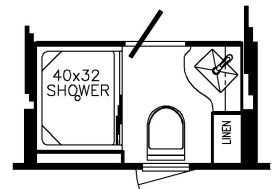

2022 Kountry Star Diesel Pusher 4045

K621 - POWER INCLINE HEAD OF BED

K300 - 87 SIDE HIDE A BED SOFA

K202 - 87 THEATRE SEATING

J102 - NORCOLD 12 CF 4 DOOR FRIDGE (SMALLER PANTRY)

J775 - WHIRLPOOL 19.7 CF FRIDGE (SMALLER PANTRY)

T510 - EGRESS DOOR

K233 - OTTOMANS