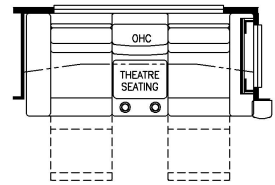

2022 Kountry Star Diesel Pusher 4045

K621 - POWER INCLINE HEAD OF BED

K300 - 87 SIDE HIDE A BED SOFA

K202 - 87 THEATRE SEATING

J102 - NORCOLD 12 CF 4 DOOR FRIDGE (SMALLER PANTRY)

J775 - WHIRLPOOL 19.7 CF FRIDGE (SMALLER PANTRY)

T510 - EGRESS DOOR

K233 - OTTOMANS