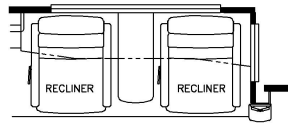

2022 Dutch Star Diesel Pusher 4081

K127 - COMBINATION DESK
W/FREE STANDING DINETTE

K128 - COMBINATION DESK
W/BUFFET DINETTE

K550 - EURO BOOTH DINETTE
(NON-SLEEPER)

K251 - OTTOMANS

K643 - RECLINERS
AND TRI FOLD SOFA