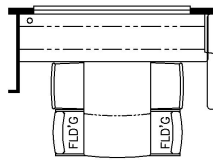

2022 Dutch Star Diesel Pusher 4081

K127 - COMBINATION DESK
W/FREE STANDING DINETTE

K128 - COMBINATION DESK
W/BUFFET DINETTE

K550 - EURO BOOTH DINETTE
(NON-SLEEPER)

K251 - OTTOMANS

K643 - RECLINERS
AND TRI FOLD SOFA