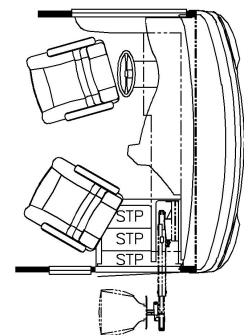

K178 - 87 THEATRE SEATING
AND TRI FOLD SOFA

T360 - 66W x 17H
KITCHEN WINDOW

K320 - POWER INCLINE
RETRACTING BED

K030 - QUEEN BED

R600 - AIRE CHAIR - PERSONAL LIFT