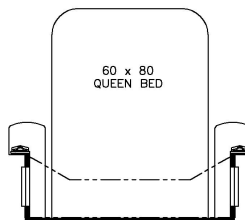

K030 - QUEEN BED