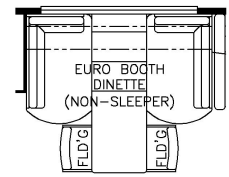

2022 Dutch Star Diesel Pusher 4081

K127 - COMBINATION DESK
W/FREE STANDING DINETTE

K128 - COMBINATION DESK
W/BUFFET DINETTE

K550 - EURO BOOTH DINETTE
(NON-SLEEPER)

K251 - OTTOMANS

K643 - RECLINERS
AND TRI FOLD SOFA

K178 - 87 THEATRE SEATING
AND TRI FOLD SOFA

T360 - 66W x 17H
KITCHEN WINDOW

K320 - POWER INCLINE
RETRACTING BED

K030 - QUEEN BED

R600 - AIRE CHAIR - PERSONAL LIFT