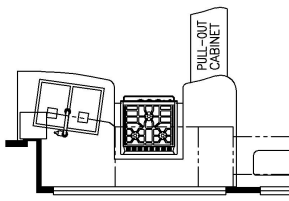

2022 Dutch Star Diesel Pusher 4081

K127 - COMBINATION DESK
W/FREE STANDING DINETTE

K128 - COMBINATION DESK
W/BUFFET DINETTE

K550 - EURO BOOTH DINETTE
(NON-SLEEPER)

K251 - OTTOMANS

K643 - RECLINERS
AND TRI FOLD SOFA

K178 - 87 THEATRE SEATING
AND TRI FOLD SOFA

T360 - 66W x 17H
KITCHEN WINDOW

K320 - POWER INCLINE
RETRACTING BED

K030 - QUEEN BED

R600 - AIRE CHAIR - PERSONAL LIFT