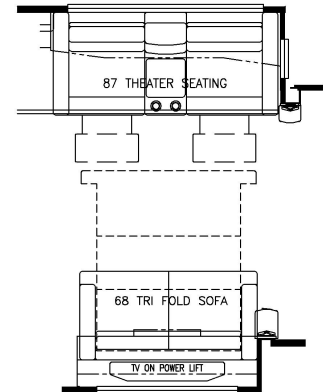

2022 Dutch Star Diesel Pusher 4081

K127 - COMBINATION DESK
W/FREE STANDING DINETTE

K128 - COMBINATION DESK
W/BUFFET DINETTE

K550 - EURO BOOTH DINETTE
(NON-SLEEPER)

K251 - OTTOMANS

K643 - RECLINERS
AND TRI FOLD SOFA

K178 - 87 THEATRE SEATING
AND TRI FOLD SOFA

T360 - 66W x 17H
KITCHEN WINDOW

K320 - POWER INCLINE
RETRACTING BED

K030 - QUEEN BED

R600 - AIRE CHAIR - PERSONAL LIFT