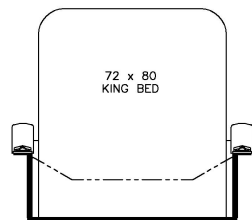

2022 Dutch Star Diesel Pusher 4081

K127 - COMBINATION DESK
W/FREE STANDING DINETTE

K128 - COMBINATION DESK
W/BUFFET DINETTE

K550 - EURO BOOTH DINETTE
(NON-SLEEPER)

K251 - OTTOMANS

K643 - RECLINERS
AND TRI FOLD SOFA

K178 - 87 THEATRE SEATING
AND TRI FOLD SOFA

T360 - 66W x 17H
KITCHEN WINDOW

K320 - POWER INCLINE
RETRACTING BED

K030 - QUEEN BED

R600 - AIRE CHAIR - PERSONAL LIFT