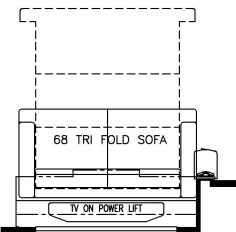

K178 - 87 THEATRE SEATING
AND TRI FOLD SOFA

T360 - 66W x 17H
KITCHEN WINDOW

K320 - POWER INCLINE
RETRACTING BED

K030 - QUEEN BED

R600 - AIRE CHAIR - PERSONAL LIFT