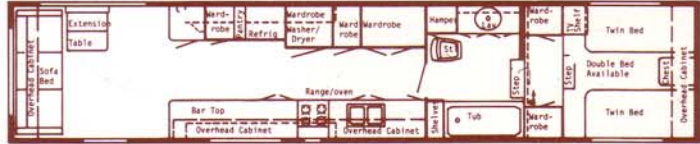

(18) 40 Walk Thru Front Bath • Overall Length 39' 6"