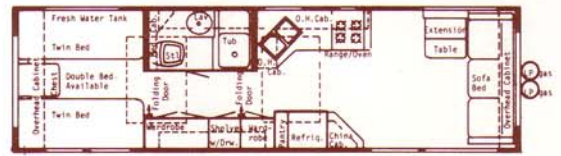

Travelin' in the Kountry Aire ... naturally!

(1) 25 Center Bath Dinette • Overall Length 25' 5"

(7) 33 Rear Bath Dinette • Overall Length 33' 5"

(2) 27 Rear Bath • Overall Length 27' 5"

(8) 35 Center Bath Dinette • Overall Length 34' 6"

(3) 29 Center Bath Dinette • Overall Length 29' 5"

(9) 35 Rear Bath Dinette • Overall Length 34' 6"

(4) 31 Center Bath • Overall Length 31' 5"

(5) 31 Center Bath Dinette • Overall Length 31' 5"

(6) 33 Center Bath Dinette • Overall Length 33' 5"