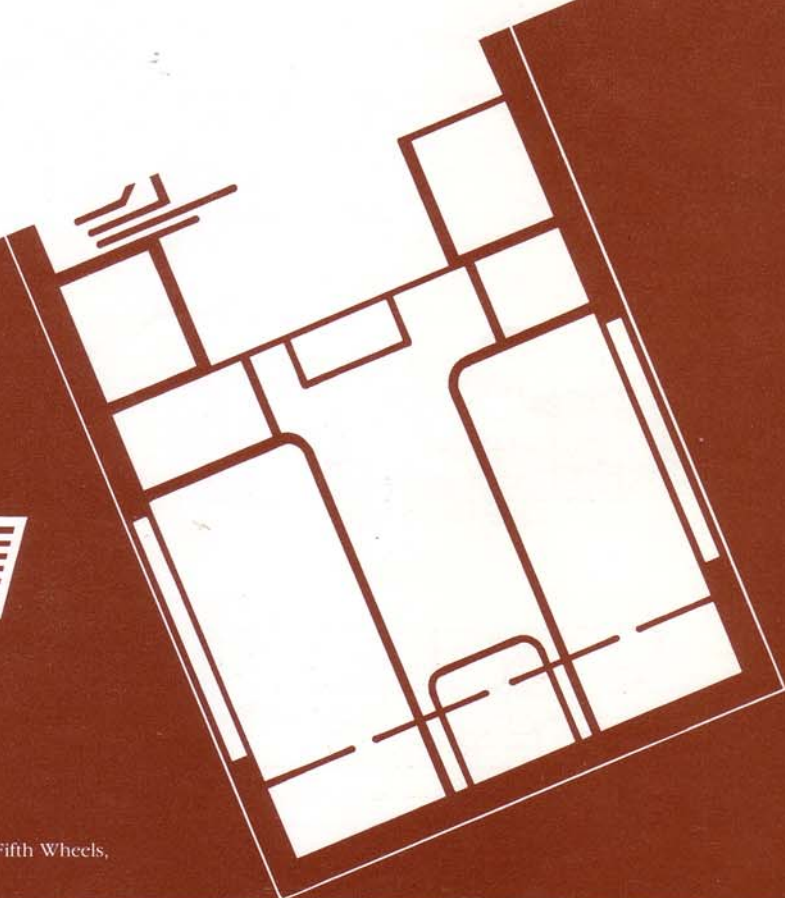

Newmar Corporation, manufacturers of Travel Trailers, Fifth Wheels,
Mini Homes, and Motorhomes.