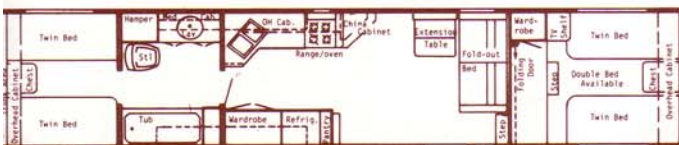

(12) 35 Walk Thru Raised Floor • Overall Length 35' 6"

(18) 40 Walk Thru Front Bath • Overall Length 39' 6"

(13) 35 Walk Thru Raised Floor Dinette • Overall Length 35' 6"

(19) 40 Walk Thru Dinette • Overall Length 39' 6"

(14) 40 Center Bath • Overall Length 39' 6"

(20) 40 Walk Thru Raised Floor • Overall Length 39' 6"

(15) 40 Center Bath Walk Thru • Overall Length 39' 6"

(21) 40 Walk Thru Raised Floor Dinette • Overall Length 39' 6"