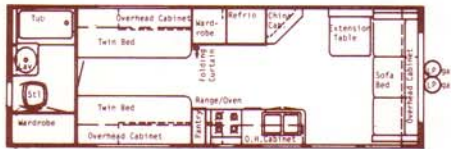

(2) 27 Rear Bath • Overall Length 27' 5"