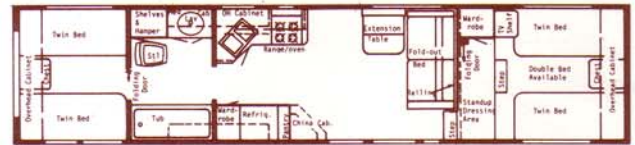

(4) 32 Rear Bath Dinette • Overall Length 32' 6"

(5) 32 Walk Thru Front Bath • Overall Length 32' 6"

(6) 32 Walk Thru Dinette • Overall Length 32' 6"

(1) 29 Rear Bath Dinette • Overall Length 30' 4"

(7) 35 Center Walk Thru • Overall Length 35' 6"

(2) 29 Walk Thru Dinette • Overall Length 30' 4"

(8) 35 Front Bath Doorside Kitchen • Overall Length 35' 6"

(3) 29 Front Bath Doorside Kitchen • Overall Length 30' 4"

(9) 35 Rear Bath Dinette • Overall Length 35' 6"