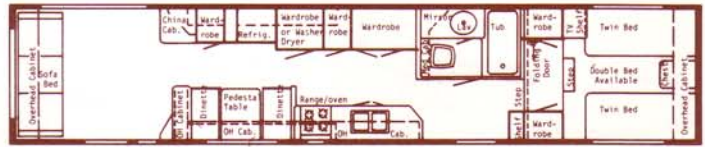

(2) 29 Walk Thru Dinette • Overall Length 30' 4"

(8) 35 Front Bath Doorside Kitchen • Overall Length 35' 6"

(3) 29 Front Bath Doorside Kitchen • Overall Length 30' 4"

(9) 35 Rear Bath Dinette • Overall Length 35' 6"

(10) 35 Walk Thru Front Bath • Overall Length 35' 6"

(16) 40 Front Bath Doorside Kitchen • Overall Length 39' 6"

(11) 35 Walk Thru Dinette • Overall Length 35' 6"

(17) 40 Rear Bath Dinette • Overall Length 39' 6"