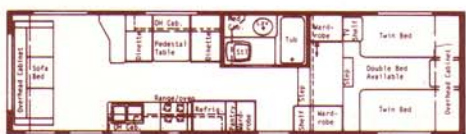

(4) 32 Rear Bath Dinette • Overall Length 32' 6"

(5) 32 Walk Thru Front Bath • Overall Length 32' 6"

(6) 32 Walk Thru Dinette • Overall Length 32' 6"

(1) 29 Rear Bath Dinette • Overall Length 30' 4"

(7) 35 Center Walk Thru • Overall Length 35' 6"

(2) 29 Walk Thru Dinette • Overall Length 30' 4"

(8) 35 Front Bath Doorside Kitchen • Overall Length 35' 6"

(3) 29 Front Bath Doorside Kitchen • Overall Length 30' 4"

(9) 35 Rear Bath Dinette • Overall Length 35' 6"