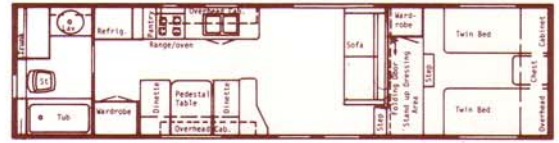

(3) 29 Center Bath Dinette • Overall Length 29' 5"

(9) 35 Rear Bath Dinette • Overall Length 34' 6"

(4) 31 Center Bath • Overall Length 31' 5"

(5) 31 Center Bath Dinette • Overall Length 31' 5"

(6) 33 Center Bath Dinette • Overall Length 33' 5"

(4) 32 Rear Bath Dinette • Overall Length 32' 6"

(5) 32 Walk Thru Front Bath • Overall Length 32' 6"

(6) 32 Walk Thru Dinette • Overall Length 32' 6"

(1) 29 Rear Bath Dinette • Overall Length 30' 4"

(7) 35 Center Walk Thru • Overall Length 35' 6"

(2) 29 Walk Thru Dinette • Overall Length 30' 4"

(8) 35 Front Bath Doorside Kitchen • Overall Length 35' 6"

(3) 29 Front Bath Doorside Kitchen • Overall Length 30' 4"

(9) 35 Rear Bath Dinette • Overall Length 35' 6"