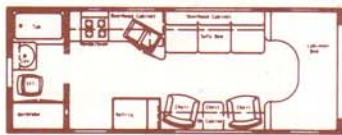

(1) 24 Rear Bath Rear Door • Overall Length 24' 4"