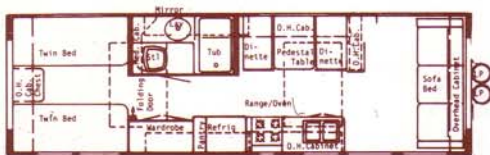

Travelin' in the Kountry Aire ... naturally!

(1) 25 Center Bath Dinette • Overall Length 25' 5"

(7) 33 Rear Bath Dinette • Overall Length 33' 5"

(2) 27 Rear Bath • Overall Length 27' 5"

(8) 35 Center Bath Dinette • Overall Length 34' 6"

(3) 29 Center Bath Dinette • Overall Length 29' 5"

(9) 35 Rear Bath Dinette • Overall Length 34' 6"

(4) 31 Center Bath • Overall Length 31' 5"

(5) 31 Center Bath Dinette • Overall Length 31' 5"

(6) 33 Center Bath Dinette • Overall Length 33' 5"