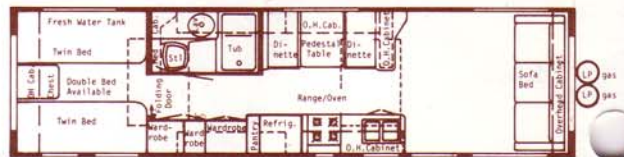

(3) 29 Center Bath Dinette • Overall Length 29' 5"

(9) 35 Rear Bath Dinette • Overall Length 34' 6"

(4) 31 Center Bath • Overall Length 31' 5"

(5) 31 Center Bath Dinette • Overall Length 31' 5"

(6) 33 Center Bath Dinette • Overall Length 33' 5"