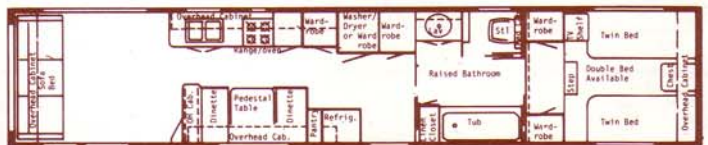

(12) 35 Walk Thru Raised Floor • Overall Length 35' 6"

(18) 40 Walk Thru Front Bath • Overall Length 39' 6"

(13) 35 Walk Thru Raised Floor Dinette • Overall Length 35' 6"

(19) 40 Walk Thru Dinette • Overall Length 39' 6"

(14) 40 Center Bath • Overall Length 39' 6"

(20) 40 Walk Thru Raised Floor • Overall Length 39' 6"

(15) 40 Center Bath Walk Thru • Overall Length 39' 6"

(21) 40 Walk Thru Raised Floor Dinette • Overall Length 39' 6"