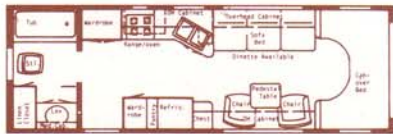

(2) 26 Rear Bath Rear Door • Overall Length 26' 9"