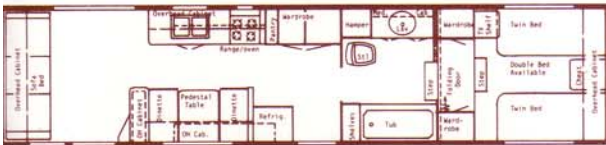

(4) 32 Rear Bath Dinette • Overall Length 32' 6"

(5) 32 Walk Thru Front Bath • Overall Length 32' 6"

(6) 32 Walk Thru Dinette • Overall Length 32' 6"

(1) 29 Rear Bath Dinette • Overall Length 30' 4"

(7) 35 Center Walk Thru • Overall Length 35' 6"

(2) 29 Walk Thru Dinette • Overall Length 30' 4"

(8) 35 Front Bath Doorside Kitchen • Overall Length 35' 6"

(3) 29 Front Bath Doorside Kitchen • Overall Length 30' 4"

(9) 35 Rear Bath Dinette • Overall Length 35' 6"

(10) 35 Walk Thru Front Bath • Overall Length 35' 6"

(16) 40 Front Bath Doorside Kitchen • Overall Length 39' 6"

(11) 35 Walk Thru Dinette • Overall Length 35' 6"

(17) 40 Rear Bath Dinette • Overall Length 39' 6"

(12) 35 Walk Thru Raised Floor • Overall Length 35' 6"

(18) 40 Walk Thru Front Bath • Overall Length 39' 6"

(13) 35 Walk Thru Raised Floor Dinette • Overall Length 35' 6"

(19) 40 Walk Thru Dinette • Overall Length 39' 6"