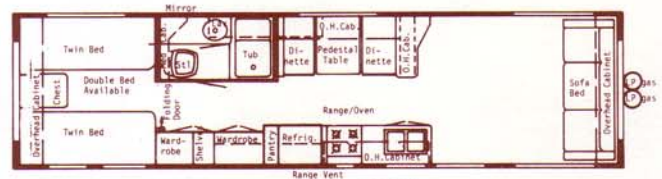

Travelin' in the Kountry Aire ... naturally!

(1) 25 Center Bath Dinette • Overall Length 25' 5"

(7) 33 Rear Bath Dinette • Overall Length 33' 5"

(2) 27 Rear Bath • Overall Length 27' 5"

(8) 35 Center Bath Dinette • Overall Length 34' 6"

(3) 29 Center Bath Dinette • Overall Length 29' 5"

(9) 35 Rear Bath Dinette • Overall Length 34' 6"

(4) 31 Center Bath • Overall Length 31' 5"

(5) 31 Center Bath Dinette • Overall Length 31' 5"

(6) 33 Center Bath Dinette • Overall Length 33' 5"

(1) 24 Rear Bath Rear Door • Overall Length 24' 4"

(2) 26 Rear Bath Rear Door • Overall Length 26' 9"

(3) 26 Rear Bath Double Bed • Overall Length 26' 9"

(4) 26 Rear Bath Bar • Overall Length 26' 9"

CLASS A MOTOR HOMES