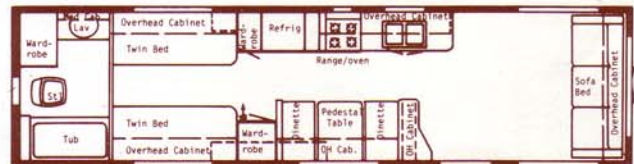

(3) 29 Center Bath Dinette • Overall Length 29' 5"

(9) 35 Rear Bath Dinette • Overall Length 34' 6"

(4) 31 Center Bath • Overall Length 31' 5"

(5) 31 Center Bath Dinette • Overall Length 31' 5"

(6) 33 Center Bath Dinette • Overall Length 33' 5"