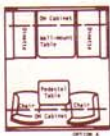

(1) 25 Center Bath Dinette • Overall Length 25' 5"