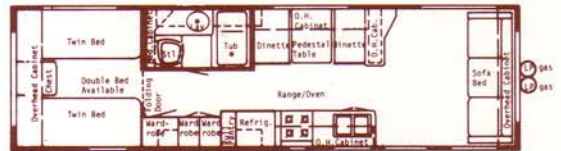

Travelin' in the Kountry Aire ... naturally!

(1) 25 Center Bath Dinette • Overall Length 25' 5"

(7) 33 Rear Bath Dinette • Overall Length 33' 5"

(2) 27 Rear Bath • Overall Length 27' 5"

(8) 35 Center Bath Dinette • Overall Length 34' 6"

(3) 29 Center Bath Dinette • Overall Length 29' 5"

(9) 35 Rear Bath Dinette • Overall Length 34' 6"

(4) 31 Center Bath • Overall Length 31' 5"

(5) 31 Center Bath Dinette • Overall Length 31' 5"

(6) 33 Center Bath Dinette • Overall Length 33' 5"