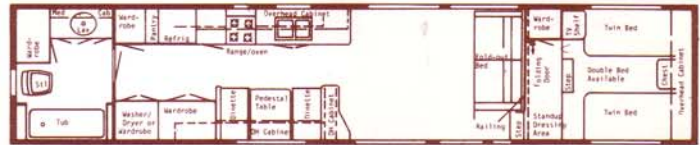

(4) 32 Rear Bath Dinette • Overall Length 32' 6"

(5) 32 Walk Thru Front Bath • Overall Length 32' 6"

(6) 32 Walk Thru Dinette • Overall Length 32' 6"

(1) 29 Rear Bath Dinette • Overall Length 30' 4"

(7) 35 Center Walk Thru • Overall Length 35' 6"

(2) 29 Walk Thru Dinette • Overall Length 30' 4"

(8) 35 Front Bath Doorside Kitchen • Overall Length 35' 6"

(3) 29 Front Bath Doorside Kitchen • Overall Length 30' 4"

(9) 35 Rear Bath Dinette • Overall Length 35' 6"

(10) 35 Walk Thru Front Bath • Overall Length 35' 6"

(16) 40 Front Bath Doorside Kitchen • Overall Length 39' 6"

(11) 35 Walk Thru Dinette • Overall Length 35' 6"

(17) 40 Rear Bath Dinette • Overall Length 39' 6"

(12) 35 Walk Thru Raised Floor • Overall Length 35' 6"

(18) 40 Walk Thru Front Bath • Overall Length 39' 6"

(13) 35 Walk Thru Raised Floor Dinette • Overall Length 35' 6"

(19) 40 Walk Thru Dinette • Overall Length 39' 6"