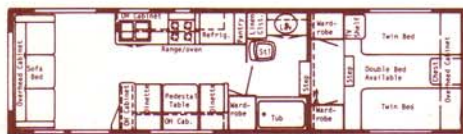

(4) 32 Rear Bath Dinette • Overall Length 32' 6"

(5) 32 Walk Thru Front Bath • Overall Length 32' 6"

(6) 32 Walk Thru Dinette • Overall Length 32' 6"

(1) 29 Rear Bath Dinette • Overall Length 30' 4"

(7) 35 Center Walk Thru • Overall Length 35' 6"

(2) 29 Walk Thru Dinette • Overall Length 30' 4"

(8) 35 Front Bath Doorside Kitchen • Overall Length 35' 6"

(3) 29 Front Bath Doorside Kitchen • Overall Length 30' 4"

(9) 35 Rear Bath Dinette • Overall Length 35' 6"