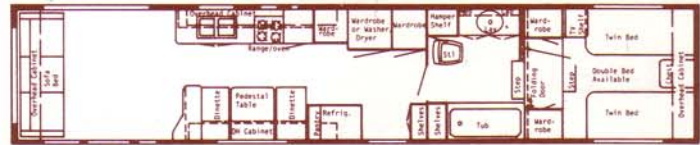

(2) 29 Walk Thru Dinette • Overall Length 30' 4"

(8) 35 Front Bath Doorside Kitchen • Overall Length 35' 6"

(3) 29 Front Bath Doorside Kitchen • Overall Length 30' 4"

(9) 35 Rear Bath Dinette • Overall Length 35' 6"

(10) 35 Walk Thru Front Bath • Overall Length 35' 6"

(16) 40 Front Bath Doorside Kitchen • Overall Length 39' 6"

(11) 35 Walk Thru Dinette • Overall Length 35' 6"

(17) 40 Rear Bath Dinette • Overall Length 39' 6"

(12) 35 Walk Thru Raised Floor • Overall Length 35' 6"

(18) 40 Walk Thru Front Bath • Overall Length 39' 6"

(13) 35 Walk Thru Raised Floor Dinette • Overall Length 35' 6"

(19) 40 Walk Thru Dinette • Overall Length 39' 6"