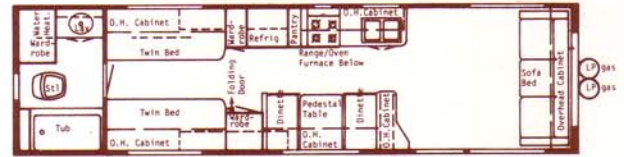

(7) 33 Rear Bath Dinette • Overall Length 33' 5"