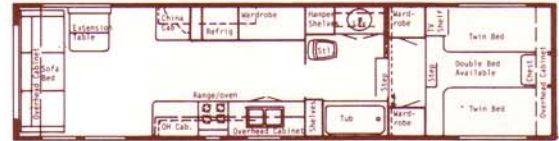

(5) 32 Walk Thru Front Bath • Overall Length 32' 6"