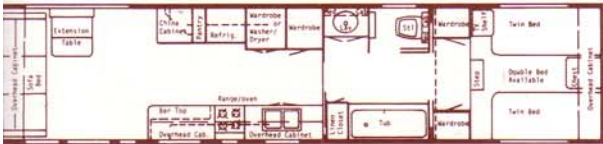

(2) 29 Walk Thru Dinette • Overall Length 30' 4"

(8) 35 Front Bath Doorside Kitchen • Overall Length 35' 6"

(3) 29 Front Bath Doorside Kitchen • Overall Length 30' 4"

(9) 35 Rear Bath Dinette • Overall Length 35' 6"

(10) 35 Walk Thru Front Bath • Overall Length 35' 6"

(16) 40 Front Bath Doorside Kitchen • Overall Length 39' 6"

(11) 35 Walk Thru Dinette • Overall Length 35' 6"

(17) 40 Rear Bath Dinette • Overall Length 39' 6"

(12) 35 Walk Thru Raised Floor • Overall Length 35' 6"

(18) 40 Walk Thru Front Bath • Overall Length 39' 6"

(13) 35 Walk Thru Raised Floor Dinette • Overall Length 35' 6"

(19) 40 Walk Thru Dinette • Overall Length 39' 6"