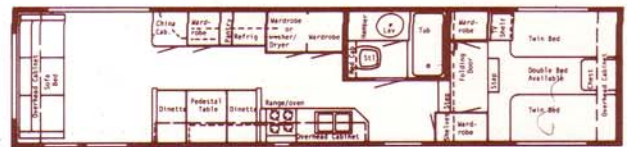

(4) 32 Rear Bath Dinette • Overall Length 32' 6"

(5) 32 Walk Thru Front Bath • Overall Length 32' 6"

(6) 32 Walk Thru Dinette • Overall Length 32' 6"

(1) 29 Rear Bath Dinette • Overall Length 30' 4"

(7) 35 Center Walk Thru • Overall Length 35' 6"

(2) 29 Walk Thru Dinette • Overall Length 30' 4"

(8) 35 Front Bath Doorside Kitchen • Overall Length 35' 6"

(3) 29 Front Bath Doorside Kitchen • Overall Length 30' 4"

(9) 35 Rear Bath Dinette • Overall Length 35' 6"

(10) 35 Walk Thru Front Bath • Overall Length 35' 6"

(16) 40 Front Bath Doorside Kitchen • Overall Length 39' 6"

(11) 35 Walk Thru Dinette • Overall Length 35' 6"

(17) 40 Rear Bath Dinette • Overall Length 39' 6"