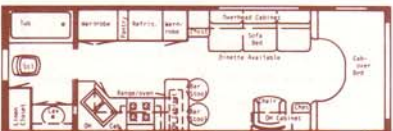

(4) 26 Rear Bath Bar • Overall Length 26' 9"