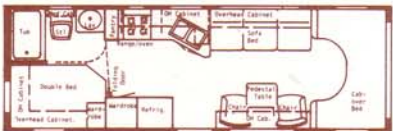

(3) 26 Rear Bath Double Bed • Overall Length 26' 9"