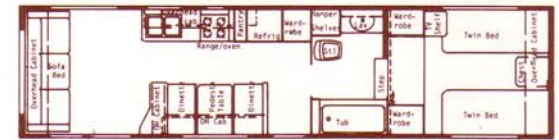

(4) 32 Rear Bath Dinette • Overall Length 32' 6"

(5) 32 Walk Thru Front Bath • Overall Length 32' 6"

(6) 32 Walk Thru Dinette • Overall Length 32' 6"

(1) 29 Rear Bath Dinette • Overall Length 30' 4"

(7) 35 Center Walk Thru • Overall Length 35' 6"

(2) 29 Walk Thru Dinette • Overall Length 30' 4"

(8) 35 Front Bath Doorside Kitchen • Overall Length 35' 6"

(3) 29 Front Bath Doorside Kitchen • Overall Length 30' 4"

(9) 35 Rear Bath Dinette • Overall Length 35' 6"