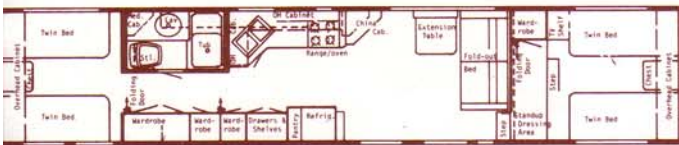

(12) 35 Walk Thru Raised Floor • Overall Length 35' 6"

(18) 40 Walk Thru Front Bath • Overall Length 39' 6"

(13) 35 Walk Thru Raised Floor Dinette • Overall Length 35' 6"

(19) 40 Walk Thru Dinette • Overall Length 39' 6"

(14) 40 Center Bath • Overall Length 39' 6"

(20) 40 Walk Thru Raised Floor • Overall Length 39' 6"

(15) 40 Center Bath Walk Thru • Overall Length 39' 6"

(21) 40 Walk Thru Raised Floor Dinette • Overall Length 39' 6"